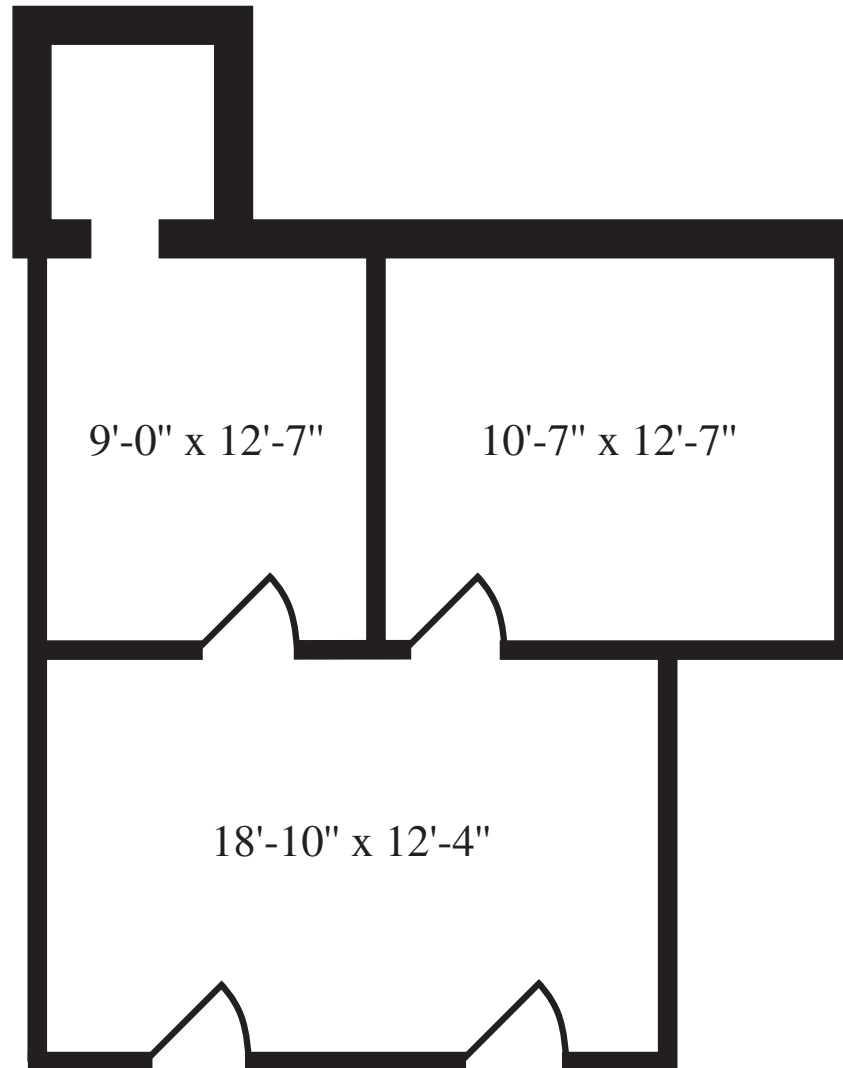

Sonna Building for Lease

Suite #316

Gary Benoit
208-345-5477
Suite #358

Janet Benoit
208-447-7344
E-mail: Janetbenoit@nahasbenoit.com

The information contained herein has been obtained from reliable sources, but is not guaranteed, and is subject to change.